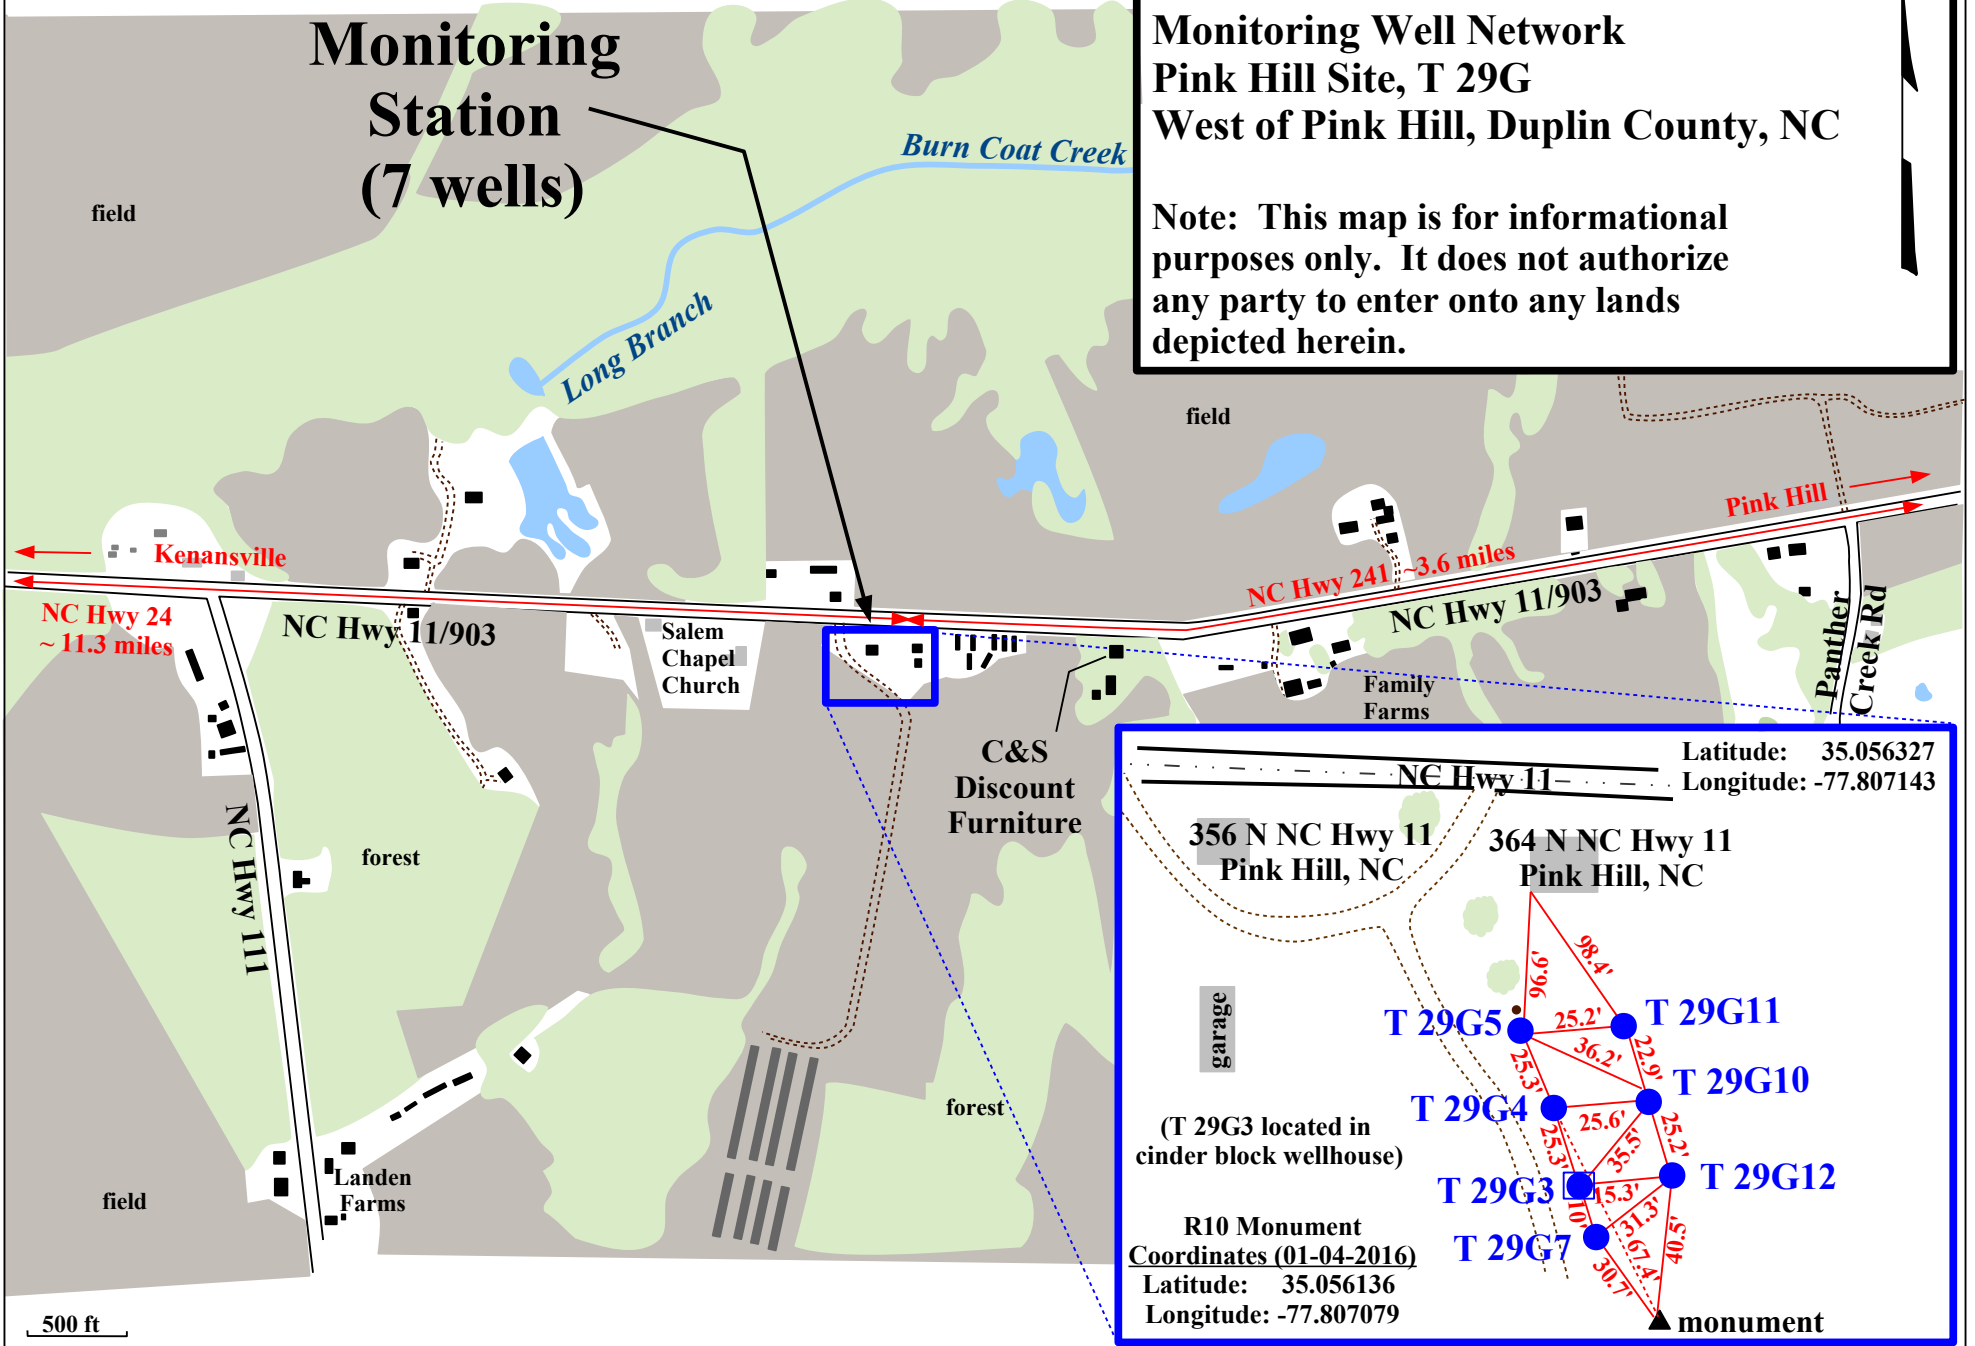

# Pink Hill Monitoring Station (7 wells)

## Site Map

North Carolina

Monitoring Well Network

Pink Hill Site, T 29G

West of Pink Hill, Duplin County, NC

Note: This map is for informational purposes only. It does not authorize any party to enter onto any lands depicted herein.